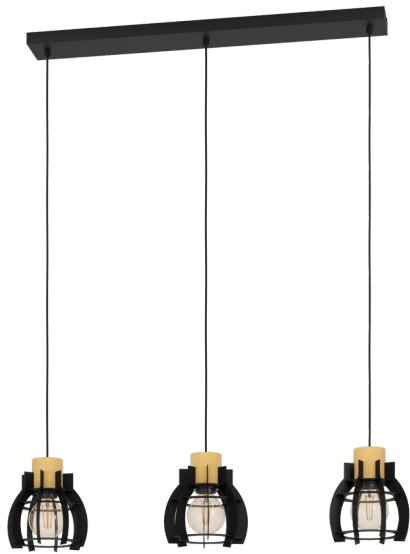

43925 STILLINGTON 1

General Information

Material number	43925
Type	pendant light
Product segment	Indoor
Theme	Vintage

Dimensions

Article Height (in mm)	1100
Article Width (in mm)	180
Article Length (in mm)	880
Net Weight (in kg)	2.69

Material & Colour

Enclosure Material	steel, wood
Enclosure Colour	black, brown
Cable Colour	textil-cable black

Functionality

Switch Type	without switch
Battery	No

43925 STILLINGTON 1

Technical Information

Protection Degree	IP20
Protection Class	1
Mains Voltage	220-240V,50/60Hz
Operation Voltage	220-240V,50/60Hz
max. Wattage (1)	3X40W